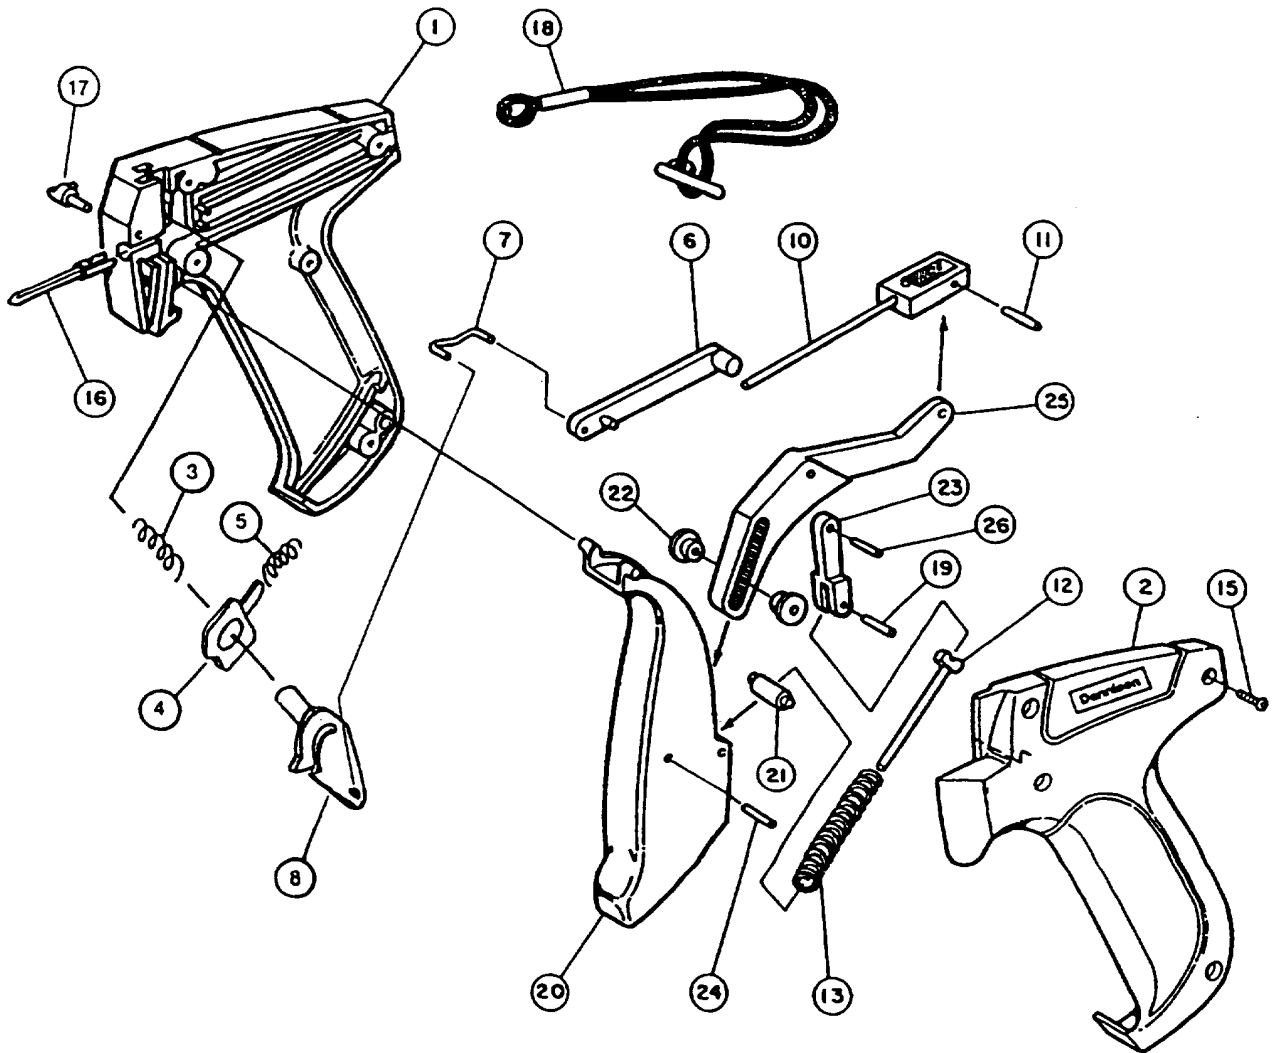

Fine Fabric Plus™ Pistol

Part # 10312

Fastener Division

**MARK III™ FINE FABRIC PLUS™ PISTOL
SWIFTACHER® TOOL
10312
PARTS LIST**

ITEM #	PART NUMBER	PART NAME	QTY.
1	7-60-2118-01	RIGHT HANDLE	1
2	7-60-2358-01	LEFT HANDLE	1
3	0-051-217-05	SPRING, COMPRESSION	1
4	7-60-2107-01	DETENT	1
5	0-051-261-05	SPRING, COMPRESSION	1
6	7-60-1230-01	INDEXING SLIDE	1
7	7-60-2112-01	INDEXING SLIDE LINK	1
8	7-60-2108-01	FEED PAWL	1
10	7-60-1229-01	ASSEMBLY, EJECTOR ROD	1
11	7-60-0706-04	PIN, DOWEL, NO GROOVE	1
12	7-60-1032-01	SPRING RETAINER	1
13	7-60-4618-01	SPRING, COMPRESSION	1
15	7-62-0001-01	SCREW: 4-24, .38" LG. #3 HD.	4
16	7-60-4725-02	ASSY, NEEDLE & BLISTER CARD	1
17	7-60-7969-01	NEEDLE LOCK	1
18	7-60-0700-15	ASSEMBLY, LANYARD	1
19	0-043-277-59	PIN DOWEL	1
20	7-60-4714-01	TRIGGER	1
21	7-60-1033-01	SPRING, PIVOT	1
22	7-60-1030-01	DRIVE LINK ROLLER	2
23	7-60-1031-01	IDLER LINK	1
24	7-60-0706-02	PIN, DOWEL	1
25	7-60-1029-01	DRIVE LINK	1
26	7-60-0706-05	PIN, DOWEL	1